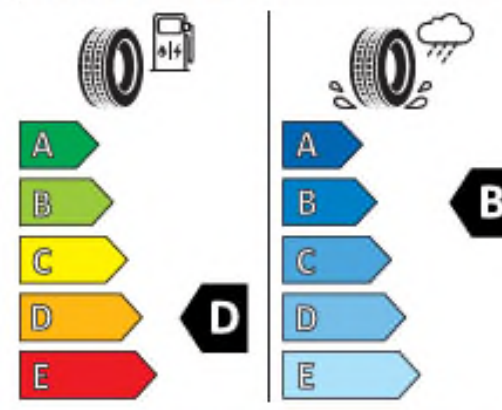

Product Information Sheet

Delegated Regulation (EU) 2020/740

Supplier name or trademark	PIRELLI
Commercial name or trade designation	TG85
Tyre type identifier	12043
Tyre size designation	12.00R20
Load-capacity index (for single mounting)	154
Load-capacity index (for dual mounting)	150
Speed category symbol	K
Fuel efficiency class	D
Wet grip class	B
External rolling noise class	B
External rolling noise value	74 dB
Severe snow tyre	Yes
Date of start of production	06/06
Date of end of production	-
Additional information	
Load-capacity index for Additional Service Description (for single mounting)	156
Load-capacity index for Additional Service Description (for dual mounting)	150
Speed category symbol (for Additional Service Description)	G

PIRELLI 12043

12.00R20 154/150 K C3

2020/740