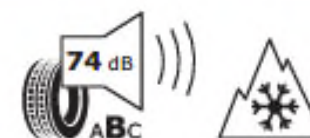

PIRELLI 12043

12.00R20 154/150 K C3