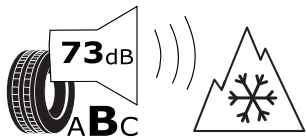

GOODYEAR 569552

315/80R22.5 156/150K C3