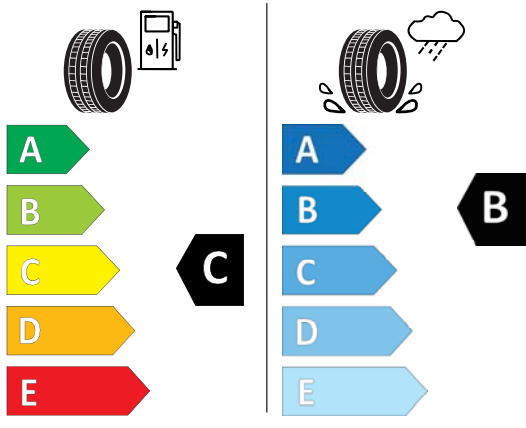

GOODYEAR 569552

315/80R22.5 156/150K C3

2020/740