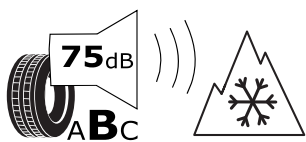

GOODYEAR

569504

315/80R22.5 156/150K

C3