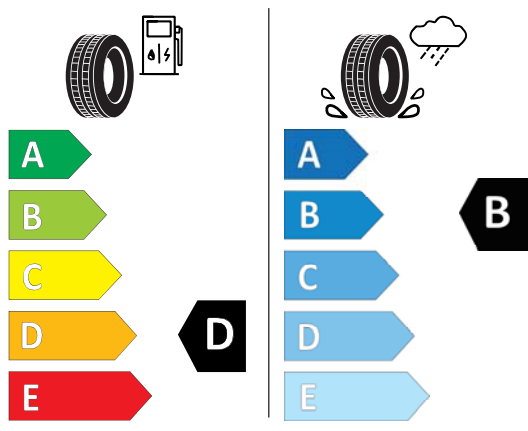

GOODYEAR

569504

315/80R22.5 156/150K

C3

2020/740