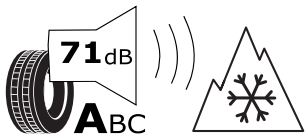

GOODYEAR

569542

13R22.5 156/150K

C3