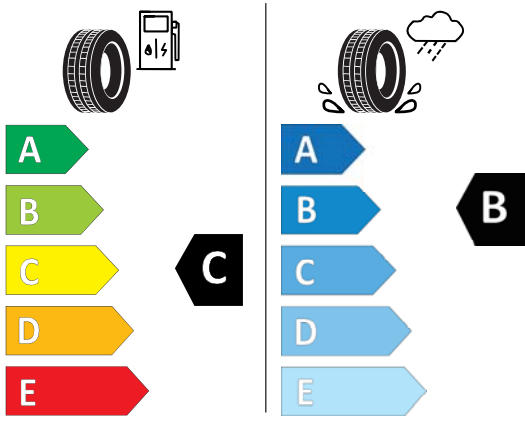

GOODYEAR

569542

13R22.5 156/150K

C3

2020/740