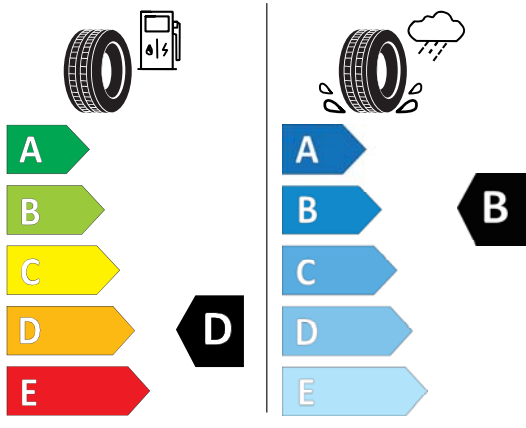

GOODYEAR

569560

13R22.5 156/150K

C3

2020/740