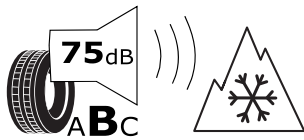

GOODYEAR

569560

13R22.5 156/150K

C3