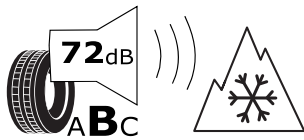

GOODYEAR

569550

13R22.5 156/150K

C3