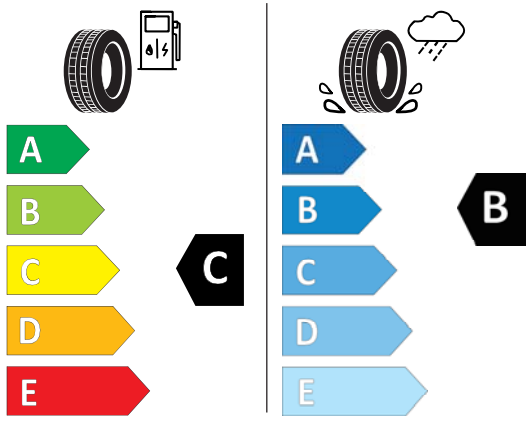

GOODYEAR

569550

13R22.5 156/150K

C3

2020/740