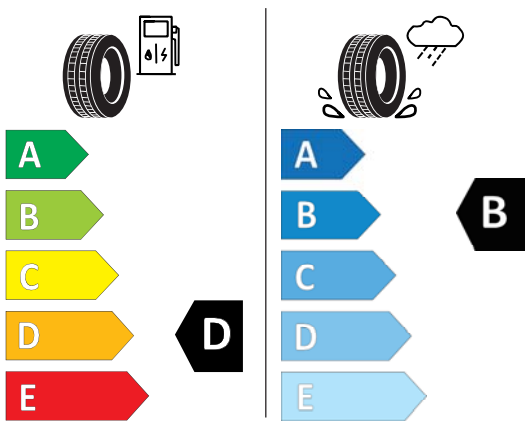

GOODYEAR

569502

13R22.5 156/150K

C3

2020/740