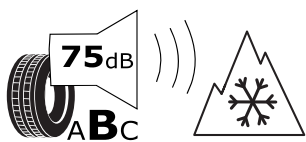

GOODYEAR

569502

13R22.5 156/150K

C3