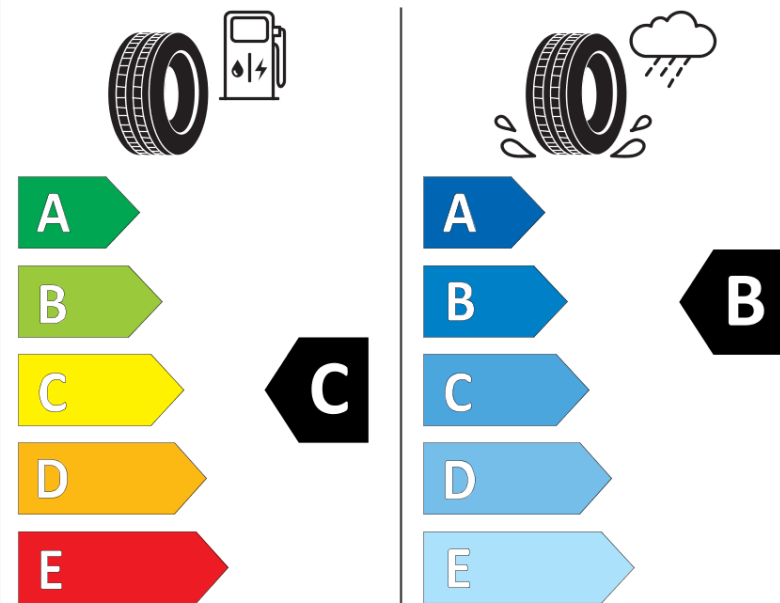

Product Information Sheet

Delegated Regulation (EU) 2020/740

Supplier name or trademark	MICHELIN
Commercial name or trade designation	X WORKS HD Z VG
Tyre type identifier	818714
Tyre size designation	315/80R22.5
Load-capacity index	156
Load-capacity index (Load index for Dual mounting)	150
Speed category symbol	K
Fuel efficiency class	C
Wet grip class	B
External rolling noise class	A
External rolling noise value	68
Severe snow tyre	No
Date of start of production	35/15
Date of end of production	
Additional information	315/80R22.5 X WORKS HD Z TL 156/150K VG MI
Load-capacity index (Single Load index for additional service description)	
Load-capacity index (Dual Load index for additional service description)	

Speed category symbol (for Additional Service Description)

ENERG

MICHELIN

818714

315/80R22.5 156/150 K

C3

2020/740